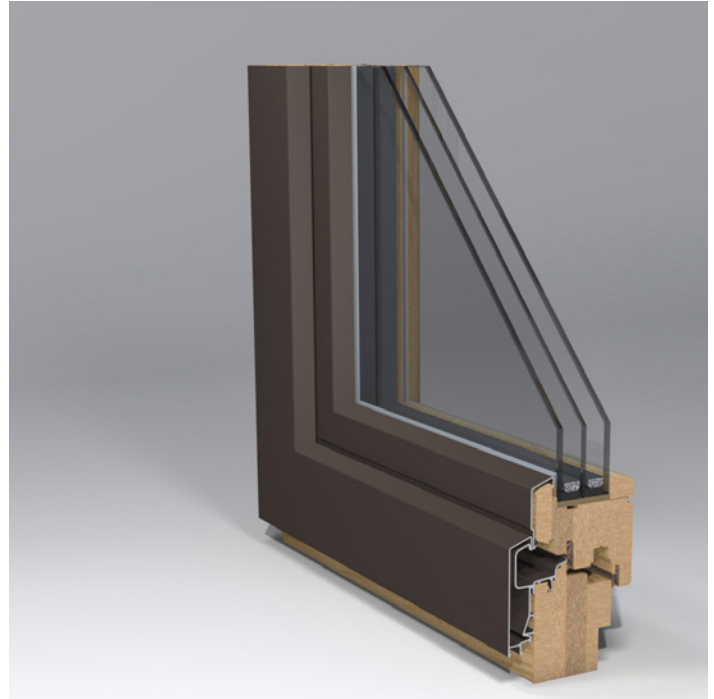

GAMA 78 S 4000

Uw	0.90 W/m ² *K**
Rw	36 dB**
Pane	2-3 glass unit
Warranty	5 years.*

Window profile characteristics:

- Economy option

Traditional

Traditional European windows with aluminium cladding on the exterior, which protects the windows against atmospheric impact.

Due to its optimal price and technical specifications, this system is one of the most popular in Lithuania. Optically light. Glass Unit Size: up to 42mm. Note: arched windows as well as sliding or exterior doors must be manufactured using another system.

* The warranty for window outdoor topping is provided subject to the type of wood and painting.

** Uw and Rw calculated for a window:

Measurements: height 1480 mm, width 1230 mm. Type of opening: internal opening, right. Bindings: ROTO. Fastening: 7 fixing points in perimeter. Gaskets: SCHLEGEL foam. Sealing sets: 2. Pane: glass unit, 4-14Ar-4-14Ar-4 (two glasses covered with low-e coating, openings filled with argon gas, spacers - Swispace Ultimate).