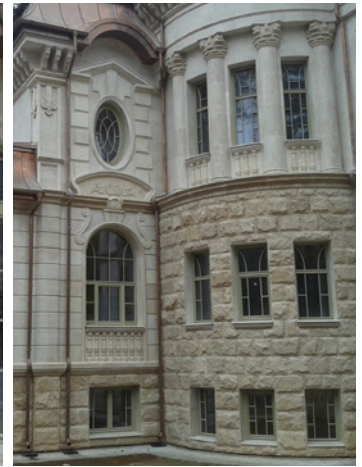

GAMA 78 R U S T I C

Uw	0.88 W/m ² *K**
Rw	35 dB**
Pane	2-3 glass unit
Warranty	5 years.*

Window profile characteristics:

- Sliding doors
- Arched windows
- Doors

Modern classics

Wooden windows for classical style houses. Only wooden profile structures are visible from both sides—aluminium elements cannot be seen.

Classical glazing beads. We can also provide arched windows as well as exterior and sliding doors of similar designs. Glass Unit Size: up to 40mm.

MATERIAL USED

Types of wood:	tenon pine, non-tenon pine, meranti, larch, oak, etc.
Painting:	Teknos/Finland/
Aluminium profiles:	Gutmann/Germany/
Furniture:	Roto/Germany/ G. U./Germany/
Glasses:	Saint-Gobain/France/
Gaskets:	Schlegel Q-Lon/Germany/
Handles:	Hoppe Atlanta/Germany/